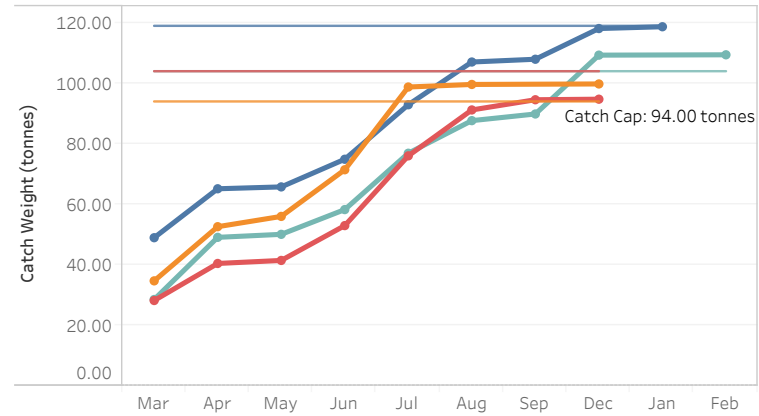

Rock Lobster Catch Cap Area: East Coast

Catch Cap: **94.00** tonnes
 Taken: **99.78** tonnes
 Remaining: **-5.78** tonnes

Running Sum of Catch Weight over Seasons

Catch Cap Area
East Coast

Season
2022 - 2023

Season
 2022 - 2023
 2021 - 2022
 2020 - 2021
 2019 - 2020

Monthly Catch Weights, Selected Season vs Previous Season

Catch Cap Area Data is recorded from after 2015 hence the report will not show any data from before that.