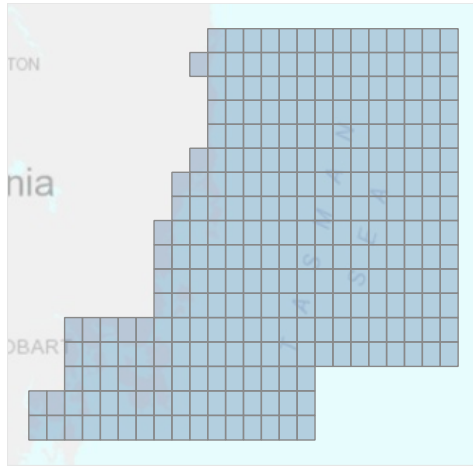

Rock Lobster Catch Cap Area: East Coast

Catch Cap: **94.00** tonnes
 Taken: **99.78** tonnes
 Remaining: **-5.78** tonnes

Running Sum of Catch Weight over Seasons

Catch Cap Area
East Coast

Season
2022 - 2023

Season
 2022 - 2023
 2021 - 2022
 2020 - 2021
 2019 - 2020

Monthly Catch Weights, Selected Season vs Previous Season

Catch Cap Area Data is recorded from after 2015 hence the report will not show any data from before that.