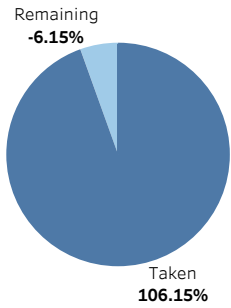

Rock Lobster Catch Cap Area: East Coast

Catch Cap: **94.00** tonnes
 Taken: **99.78** tonnes
 Remaining: **-5.78** tonnes

Running Sum of Catch Weight over Seasons

Catch Cap Area
East Coast

Season
2022 - 2023

Season
 2022 - 2023
 2021 - 2022
 2020 - 2021
 2019 - 2020

Monthly Catch Weights, Selected Season vs Previous Season

Catch Cap Area Data is recorded from after 2015 hence the report will not show any data from before that.