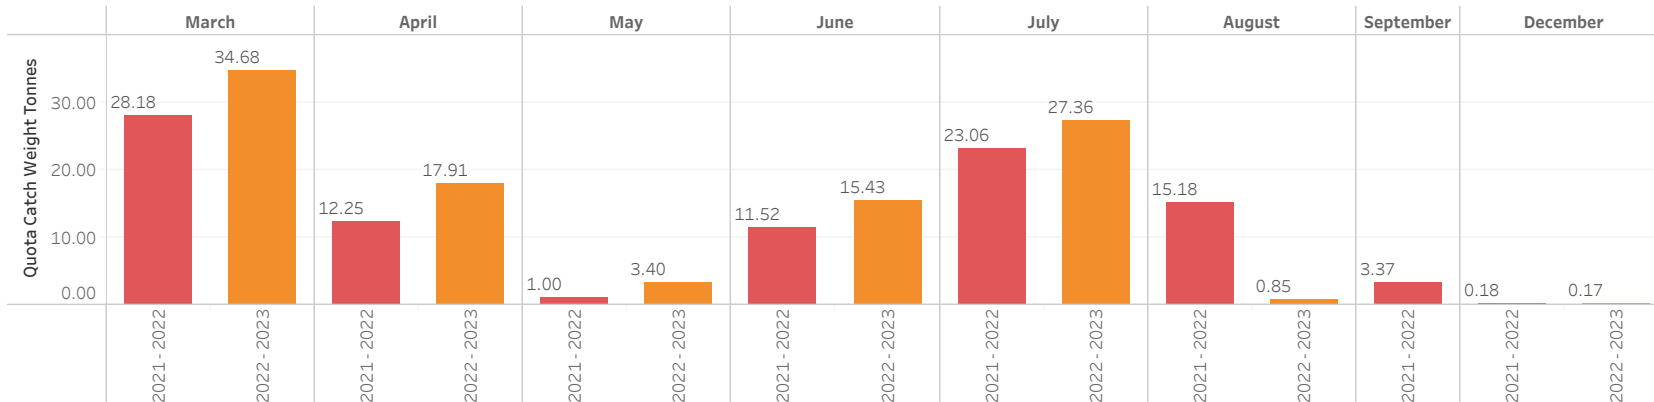

Rock Lobster Catch Cap Area: East Coast

Catch Cap: **94.00** tonnes
 Taken: **99.78** tonnes
 Remaining: **-5.78** tonnes

Running Sum of Catch Weight over Seasons

Catch Cap Area
East Coast

Season
2022 - 2023

Season
 2022 - 2023
 2021 - 2022
 2020 - 2021
 2019 - 2020

Monthly Catch Weights, Selected Season vs Previous Season

Catch Cap Area Data is recorded from after 2015 hence the report will not show any data from before that.