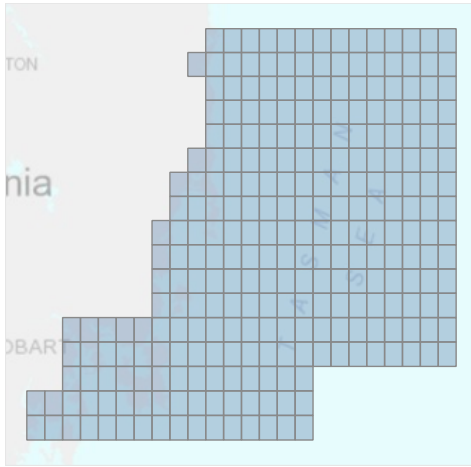

# Rock Lobster Catch Cap Area: East Coast

Catch Cap: **104.00** tonnes  
 Taken: **109.42** tonnes  
 Remaining: **-5.42** tonnes

Running Sum of Catch Weight over Seasons

Catch Cap Area East Coast

Season  
2020 - 2021

Season  
2019 - 2020  
2018 - 2019  
2017 - 2018

Monthly Catch Weights, Selected Season vs Previous Season

Catch Cap Area Data is recorded from after 2015 hence the report will not show any data from before that.