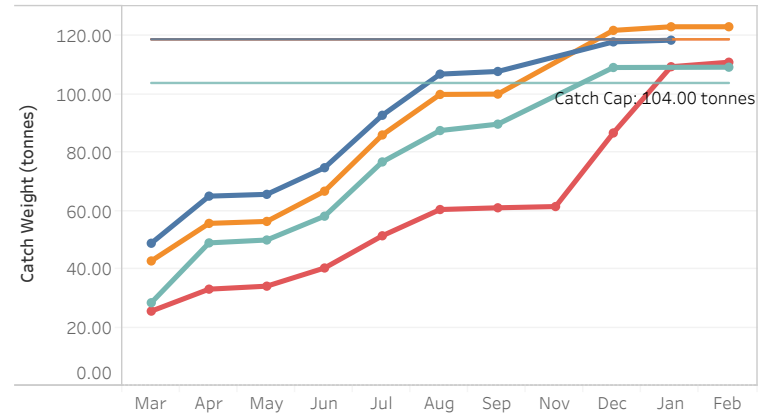

# Rock Lobster Catch Cap Area: East Coast

Catch Cap: **104.00** tonnes  
 Taken: **109.42** tonnes  
 Remaining: **-5.42** tonnes

Running Sum of Catch Weight over Seasons

Catch Cap Area East Coast

Season  
2020 - 2021

Season  
2019 - 2020  
2018 - 2019  
2017 - 2018

Monthly Catch Weights, Selected Season vs Previous Season

Catch Cap Area Data is recorded from after 2015 hence the report will not show any data from before that.