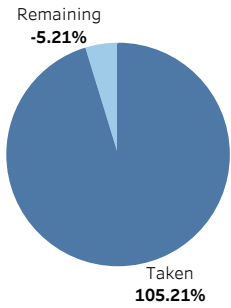

# Rock Lobster Catch Cap Area: East Coast

Catch Cap: **104.00** tonnes  
 Taken: **109.42** tonnes  
 Remaining: **-5.42** tonnes

Running Sum of Catch Weight over Seasons

Catch Cap Area East Coast

Season  
2020 - 2021

Season  
2019 - 2020  
2018 - 2019  
2017 - 2018

Monthly Catch Weights, Selected Season vs Previous Season

Catch Cap Area Data is recorded from after 2015 hence the report will not show any data from before that.