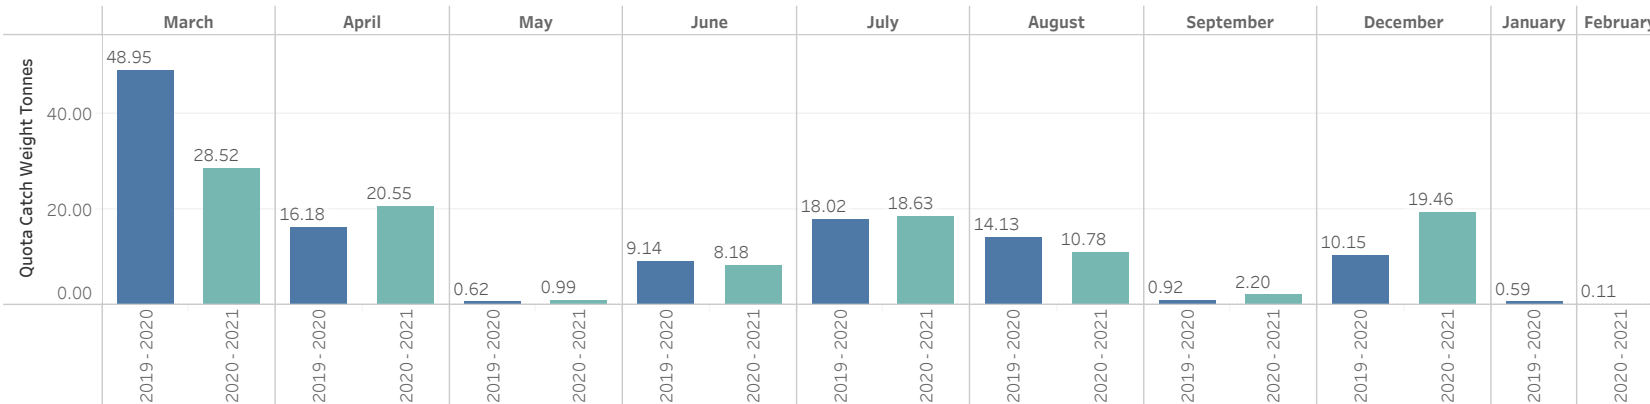

# Rock Lobster Catch Cap Area: East Coast

Catch Cap: **104.00** tonnes  
 Taken: **109.42** tonnes  
 Remaining: **-5.42** tonnes

Running Sum of Catch Weight over Seasons

Catch Cap Area East Coast

Season  
2020 - 2021

Season  
2019 - 2020  
2018 - 2019  
2017 - 2018

Monthly Catch Weights, Selected Season vs Previous Season

Catch Cap Area Data is recorded from after 2015 hence the report will not show any data from before that.