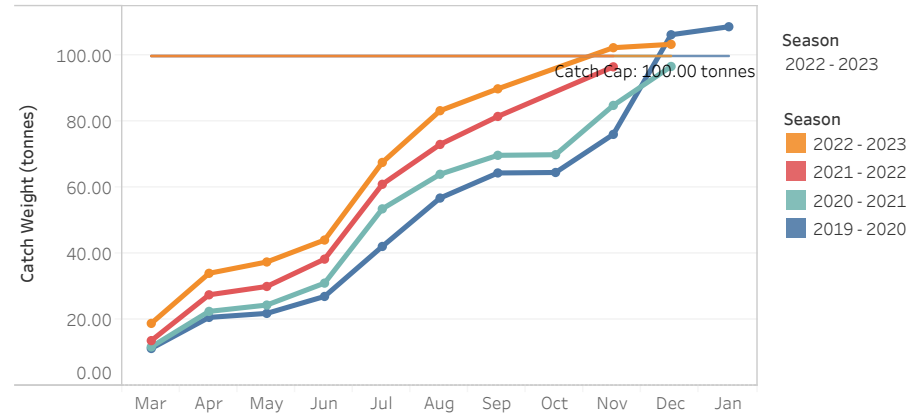

Rock Lobster Catch Cap Area: North-East

Catch Cap: **100.00** tonnes
 Taken: **103.54** tonnes
 Remaining: **-3.54** tonnes

Running Sum of Catch Weight over Seasons

Monthly Catch Weights, Selected Season vs Previous Season

Catch Cap Area Data is recorded from after 2015 hence the report will not show any data from before that.

Data Source:
 Rock Lobster / Giant Crab
 Docket Clients
 Updated:
 20/02/2023 7:04:33 AM