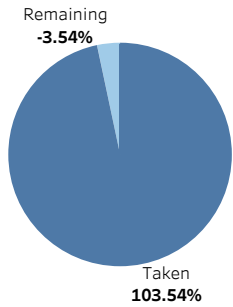

Rock Lobster Catch Cap Area: North-East

Catch Cap: **100.00** tonnes
 Taken: **103.54** tonnes
 Remaining: **-3.54** tonnes

Running Sum of Catch Weight over Seasons

Monthly Catch Weights, Selected Season vs Previous Season

Catch Cap Area Data is recorded from after 2015 hence the report will not show any data from before that.

Data Source:
 Rock Lobster / Giant Crab
 Docket Clients
 Updated:
 20/02/2023 7:04:33 AM