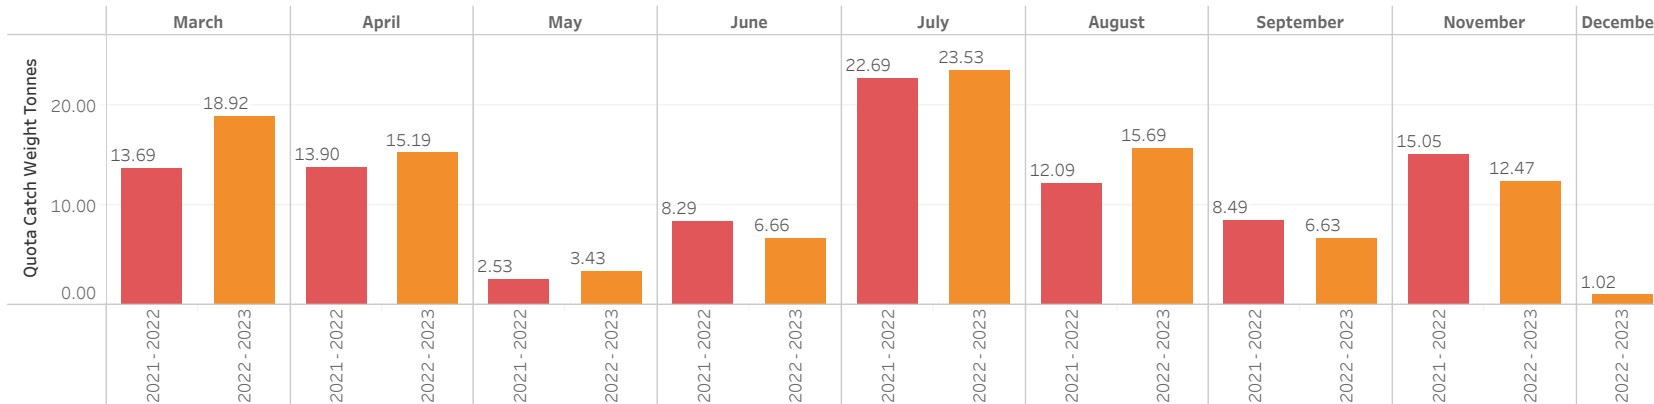

Rock Lobster Catch Cap Area: North-East

Catch Cap: **100.00** tonnes
 Taken: **103.54** tonnes
 Remaining: **-3.54** tonnes

Running Sum of Catch Weight over Seasons

Monthly Catch Weights, Selected Season vs Previous Season

Catch Cap Area Data is recorded from after 2015 hence the report will not show any data from before that.

Data Source:
 Rock Lobster / Giant Crab
 Docket Clients
 Updated:
 20/02/2023 7:04:33 AM